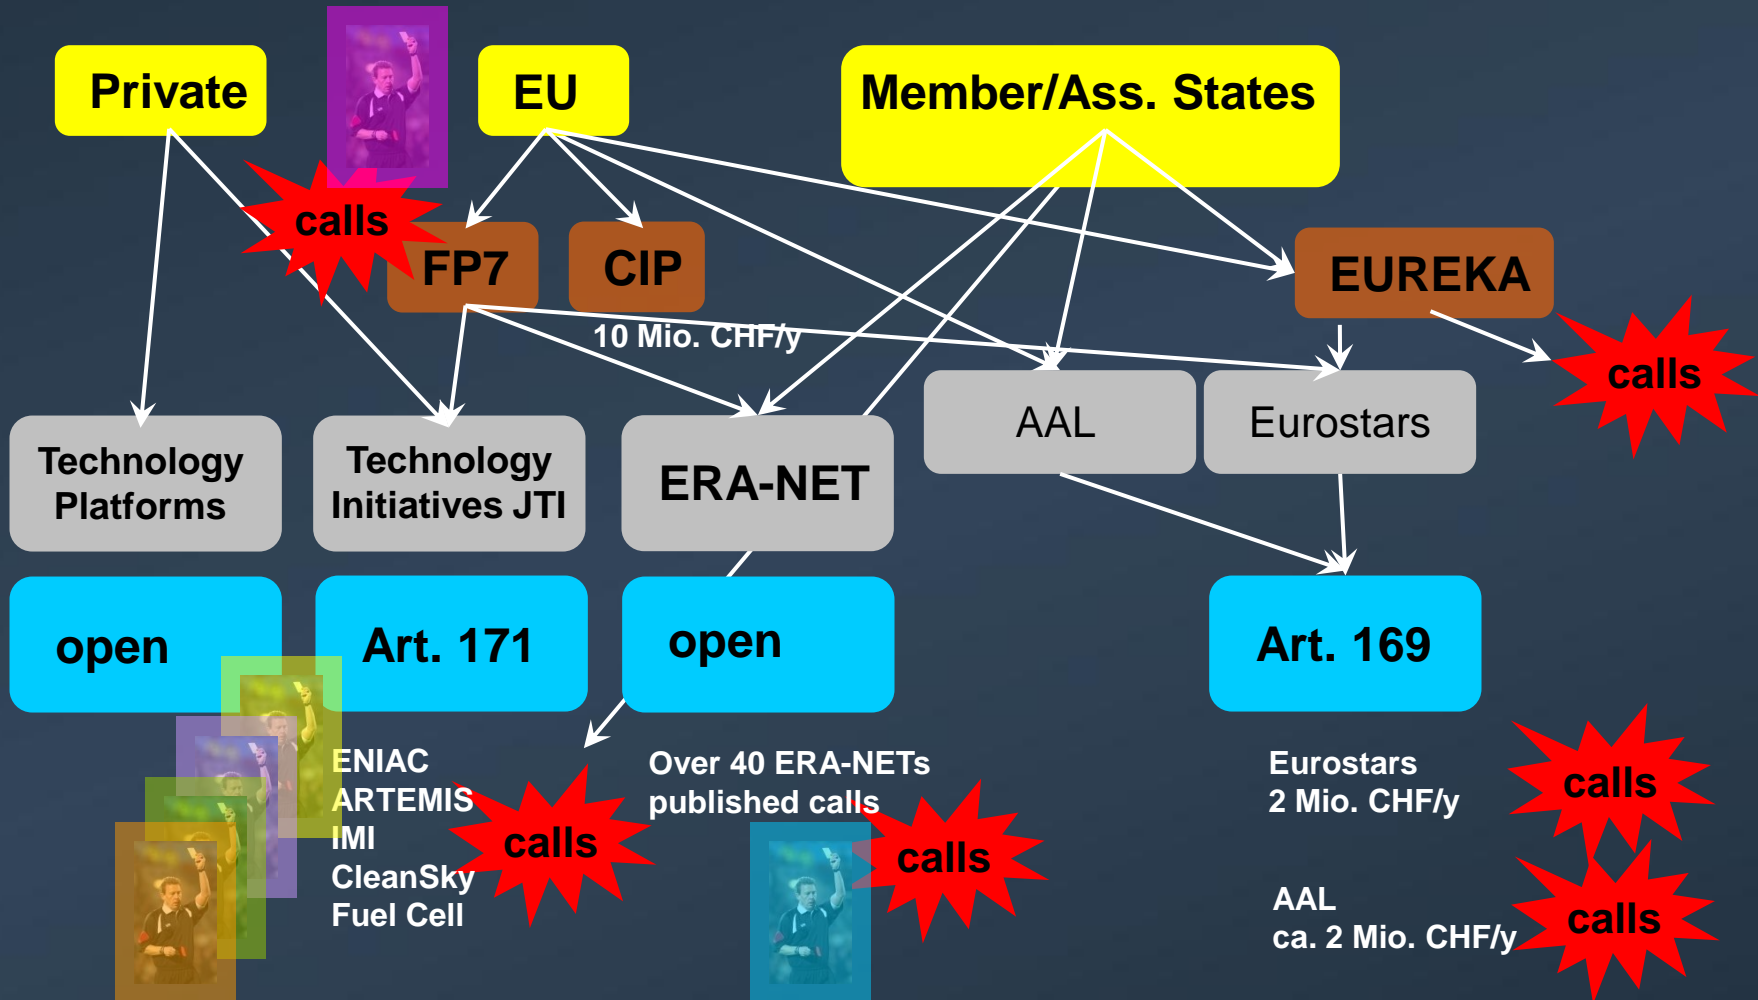

SAPERION: Inbound Mail Forum - Current Trends

SALSADEV: when information makes sense

Nicolas Gamard - CEO & Co-Founder

nicolas.gamard@salsadev.com

www.salsadev.com

- Semantics is the study of meaning

TODAY

Dictionaries
Structured
Semantic-Web
Machines
Keywords
Rules
Metadata
Ontologies
Search Engines
OWL RDF
Templates

TOMORROW

Context
Raw Text
Semantics
Innovation
Concepts
Humans
Meaning
salsaDev
Intuitive Search
Relevancy
Content

The challenge

200% yearly growth
80% is unstructured

The salsaDev solution

Contextual Categorization

1.1 Customers
 1.1.1 Contracts
 1.1.1.1 Terms of Use
 ...

Contextual Categorization:

- Based on content & meaning
- Category administration is possible
- 1 document belongs to n categories
- User feedback taken into account

EURESEARCH is the Swiss guide to European Research and Innovation. It organizes and distributes:

- 10's of Programs
- 100's of Calls
- 1000's of Partners

The Programme Zoo

EURESEARCH
your Swiss guide to European research